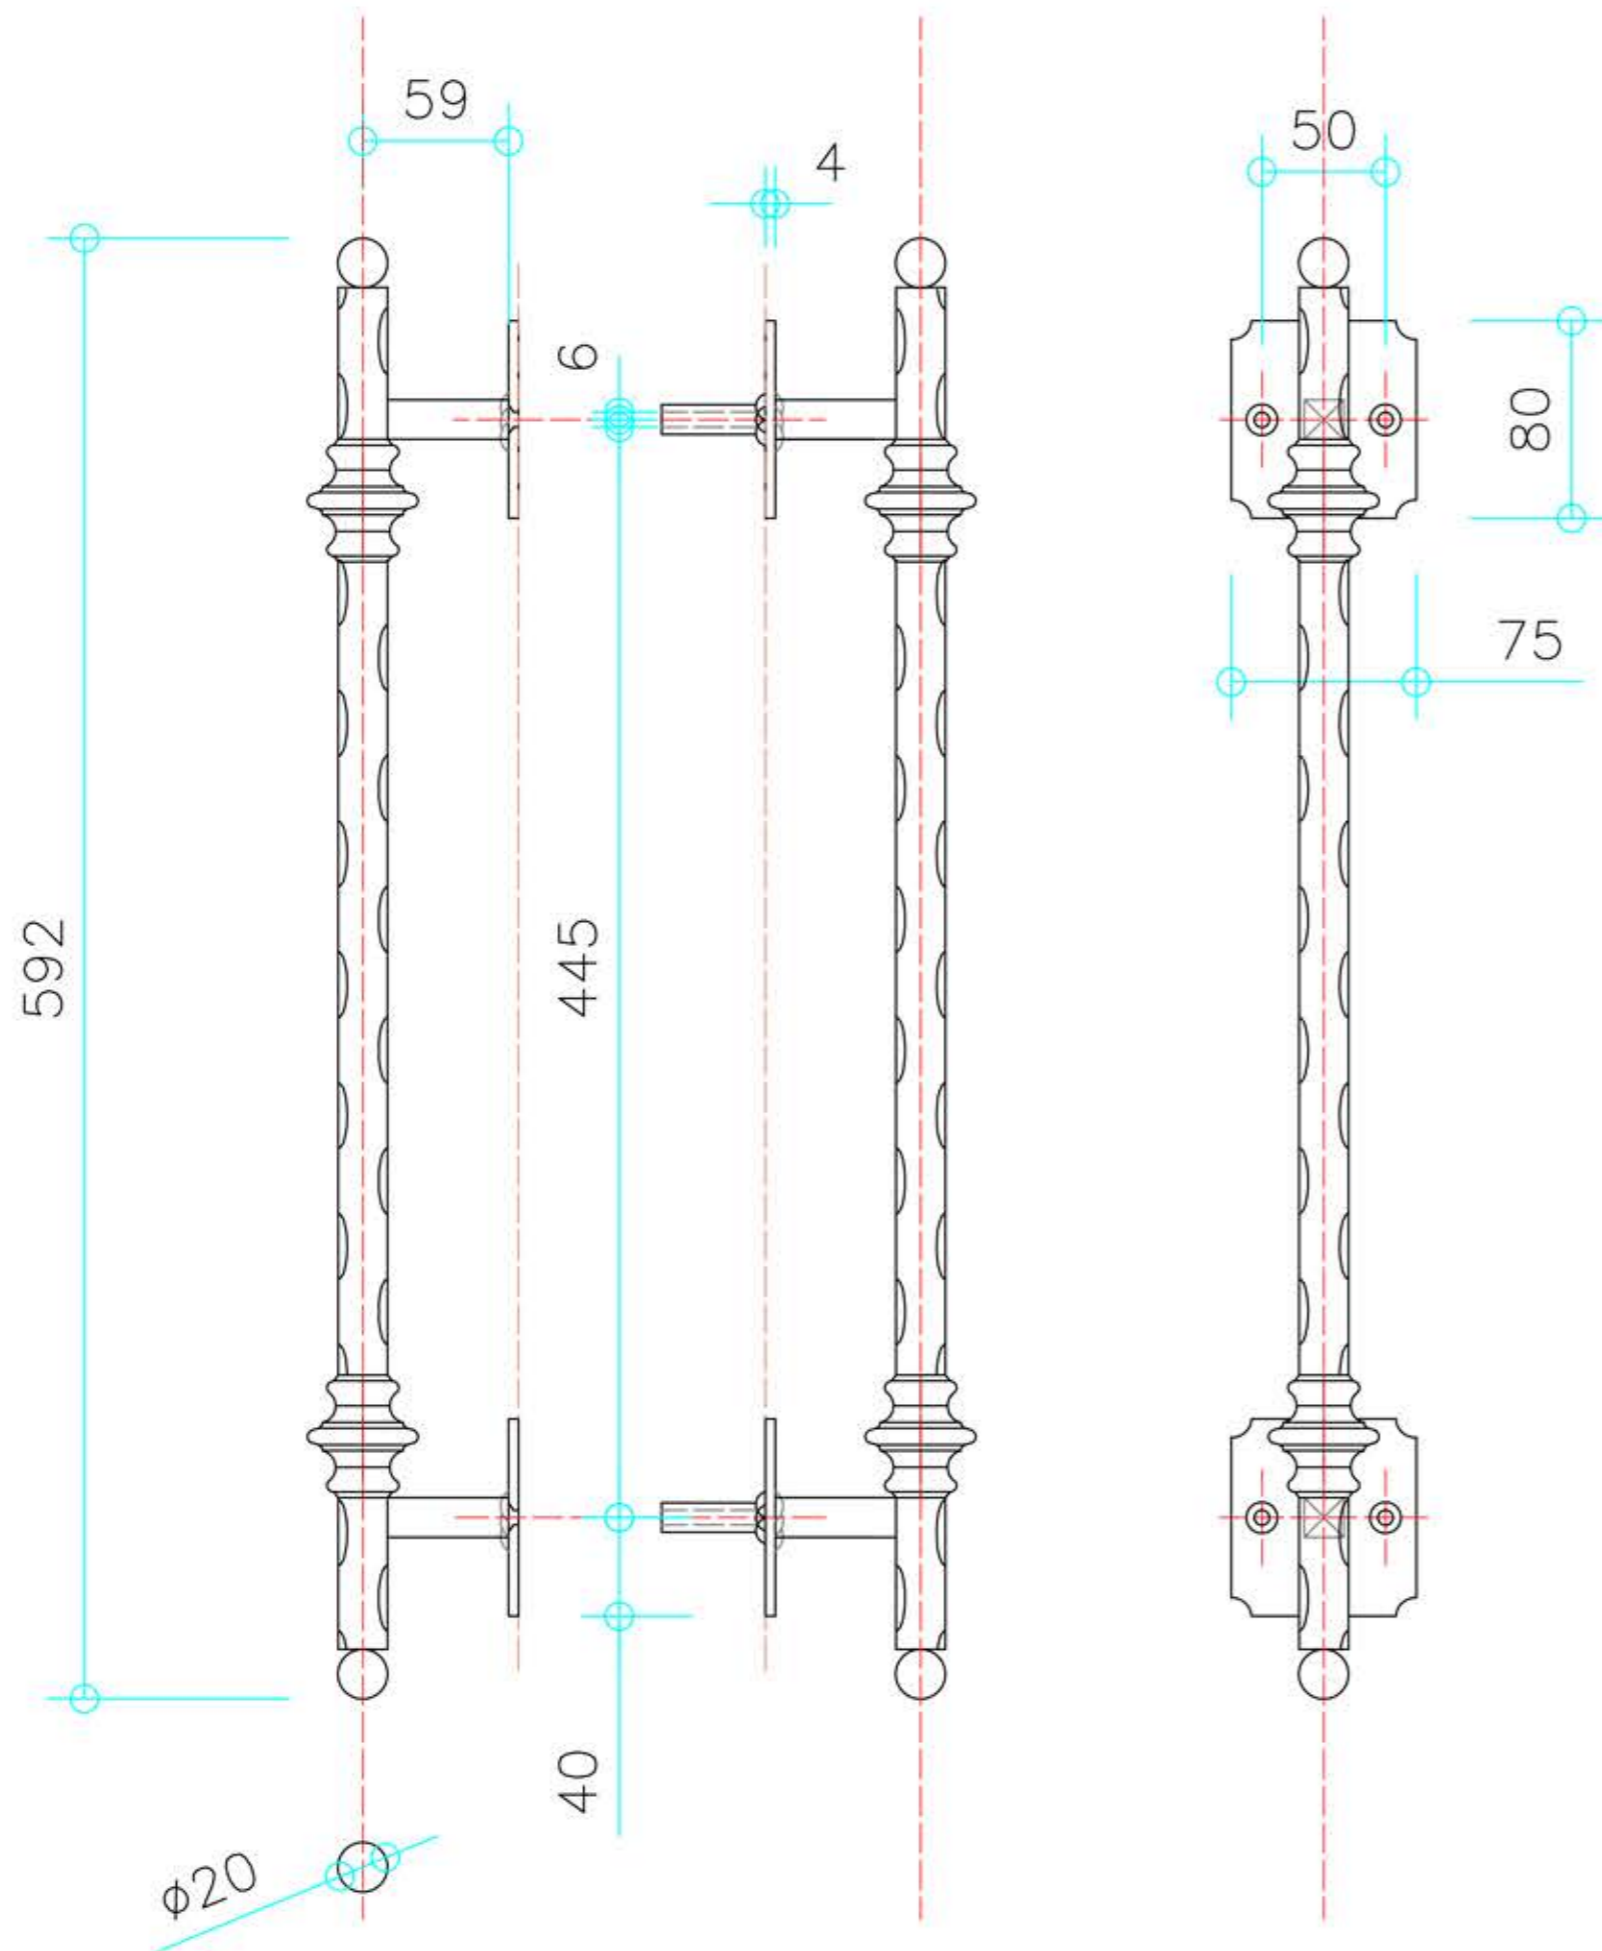

Door Handle AH8

Adovere
Iron Designs