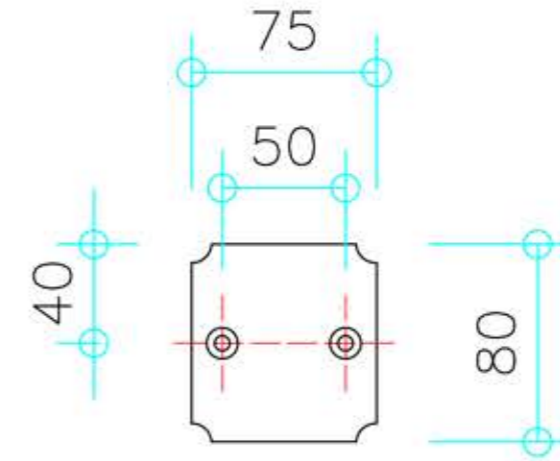

Door Handle AH8

Adovere
Iron Designs