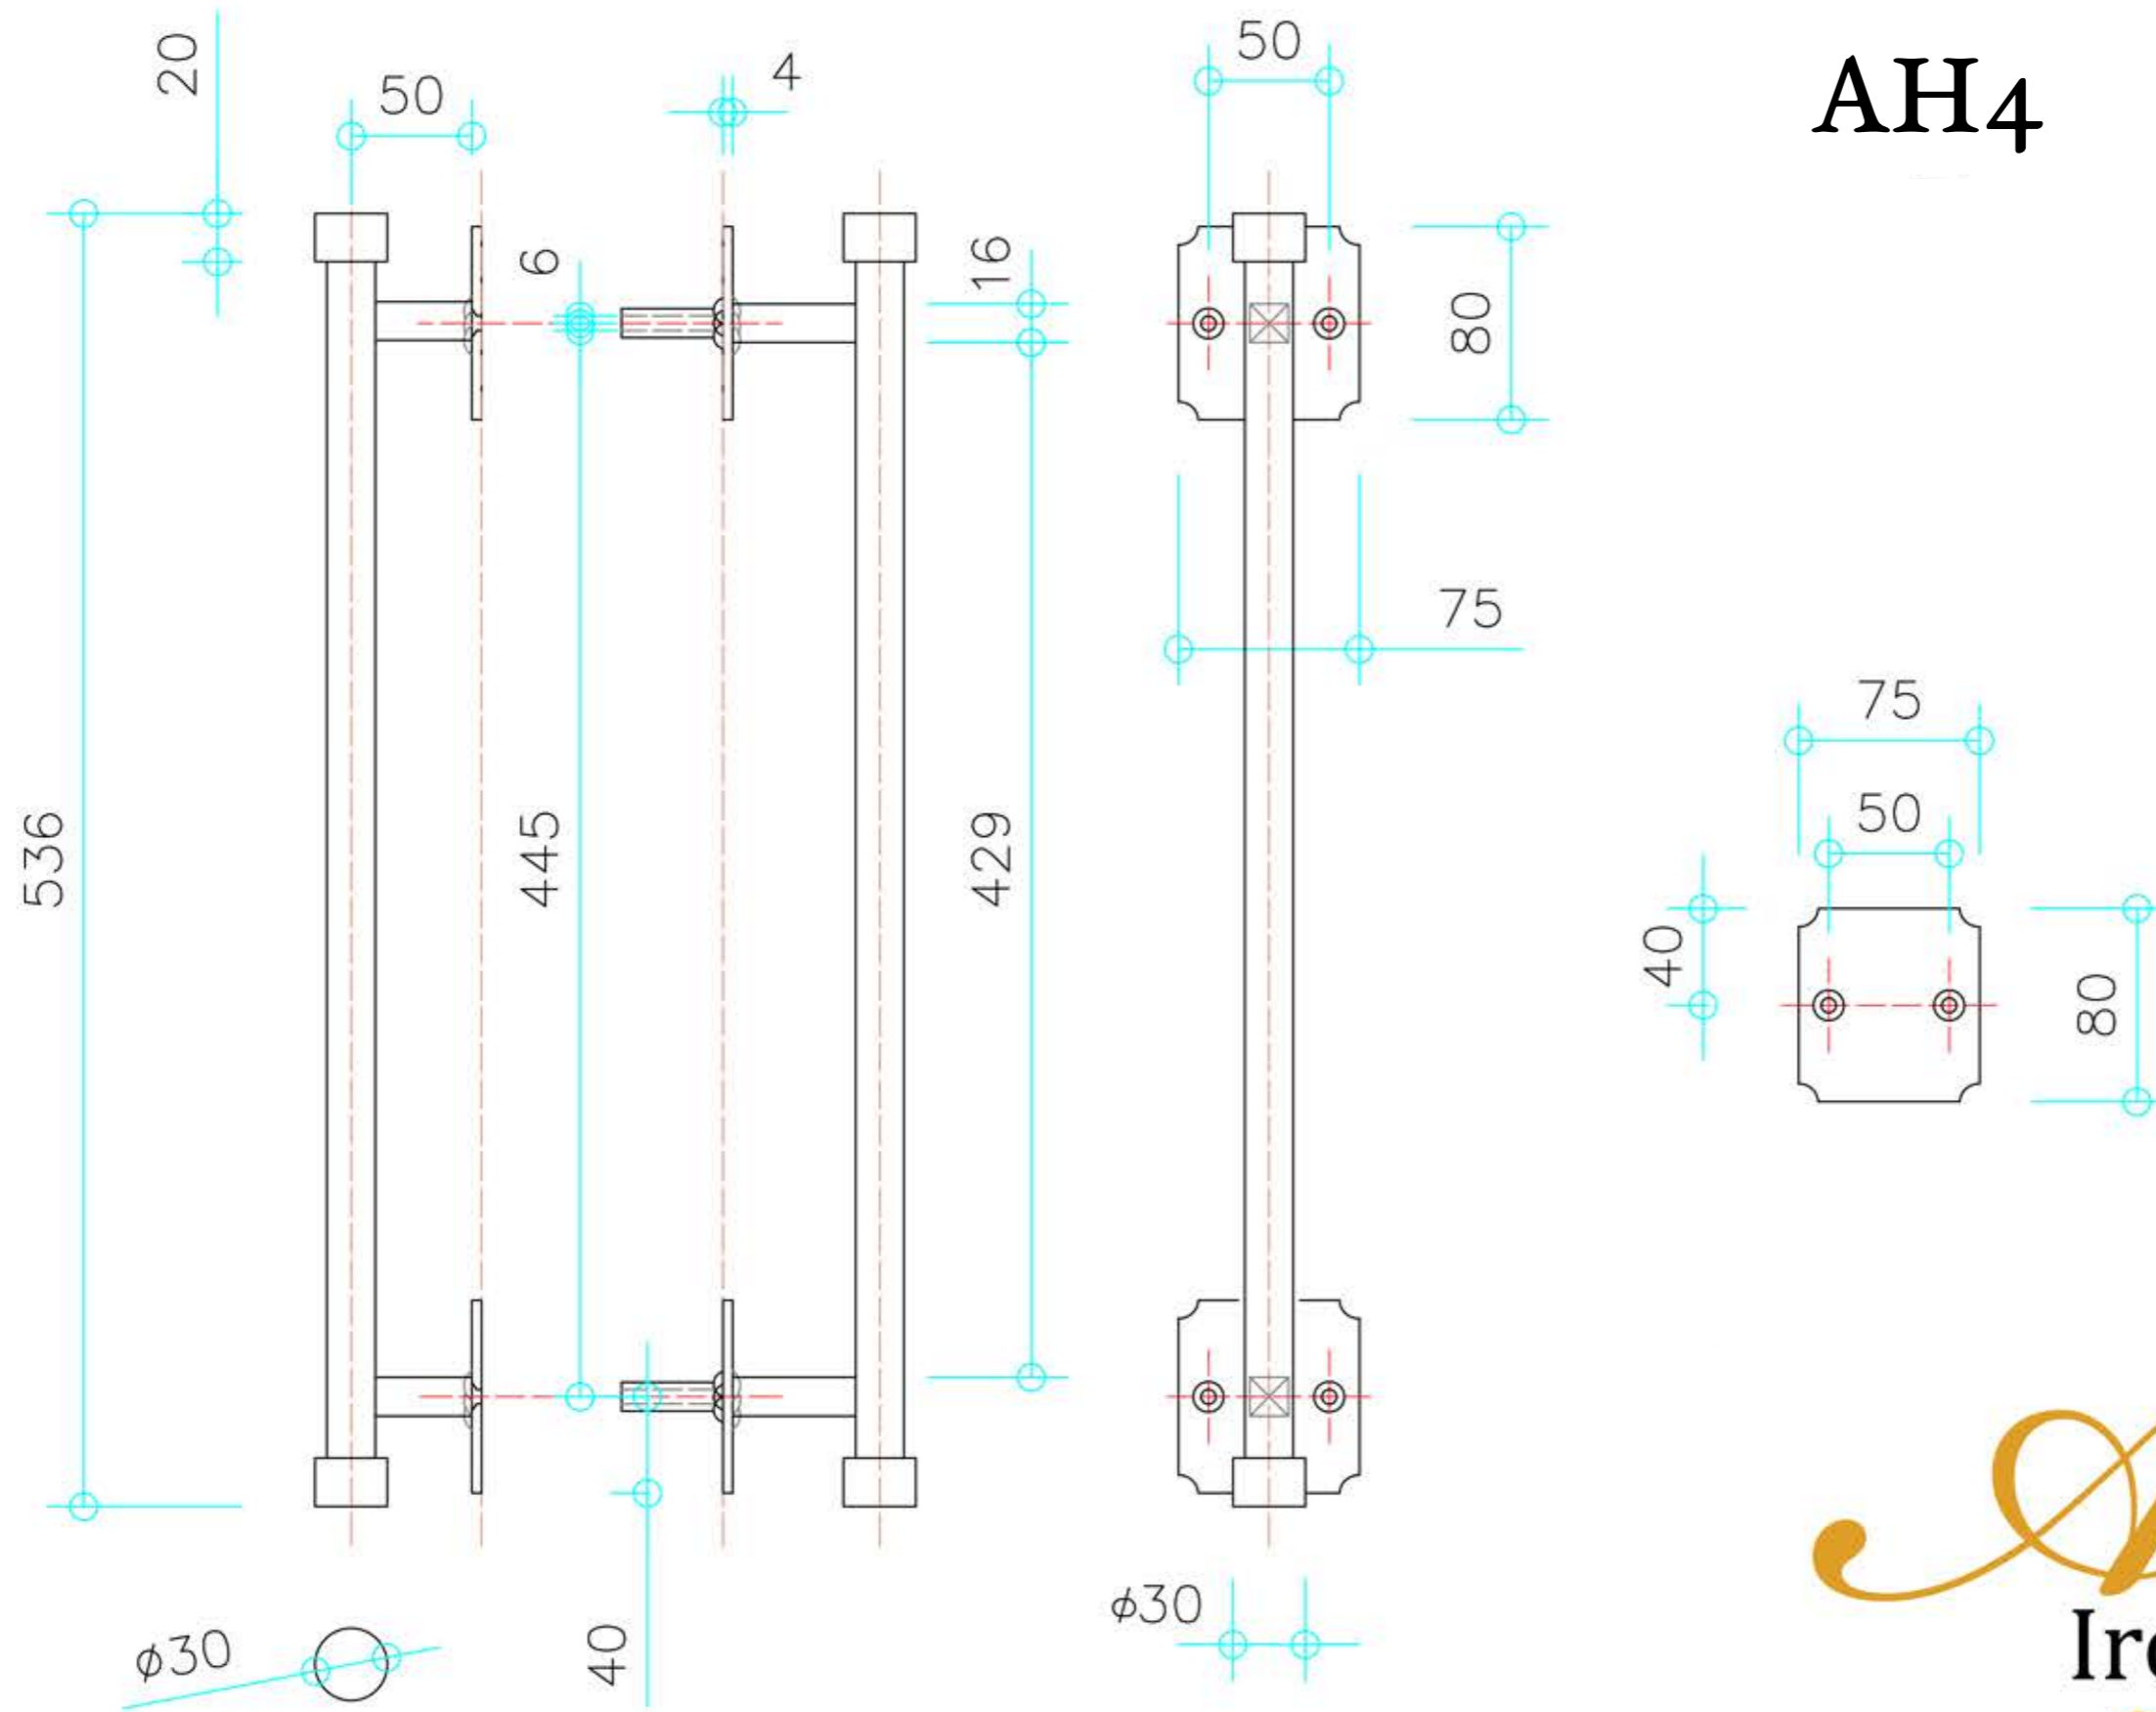

# Door Handle

## AH4

*Adovere*  
Iron Designs