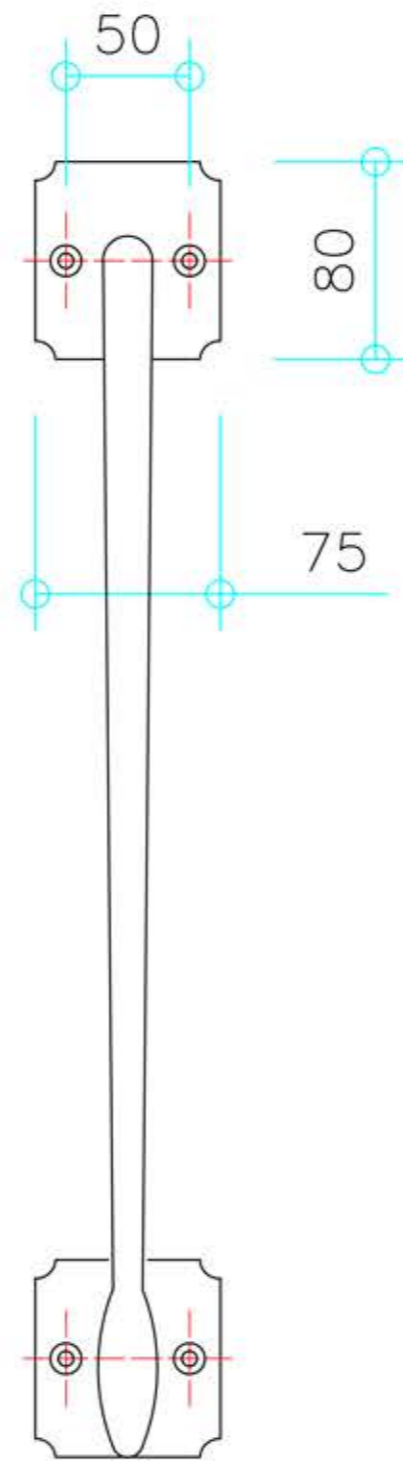

Door Handle AH2

Adoore
Iron Designs