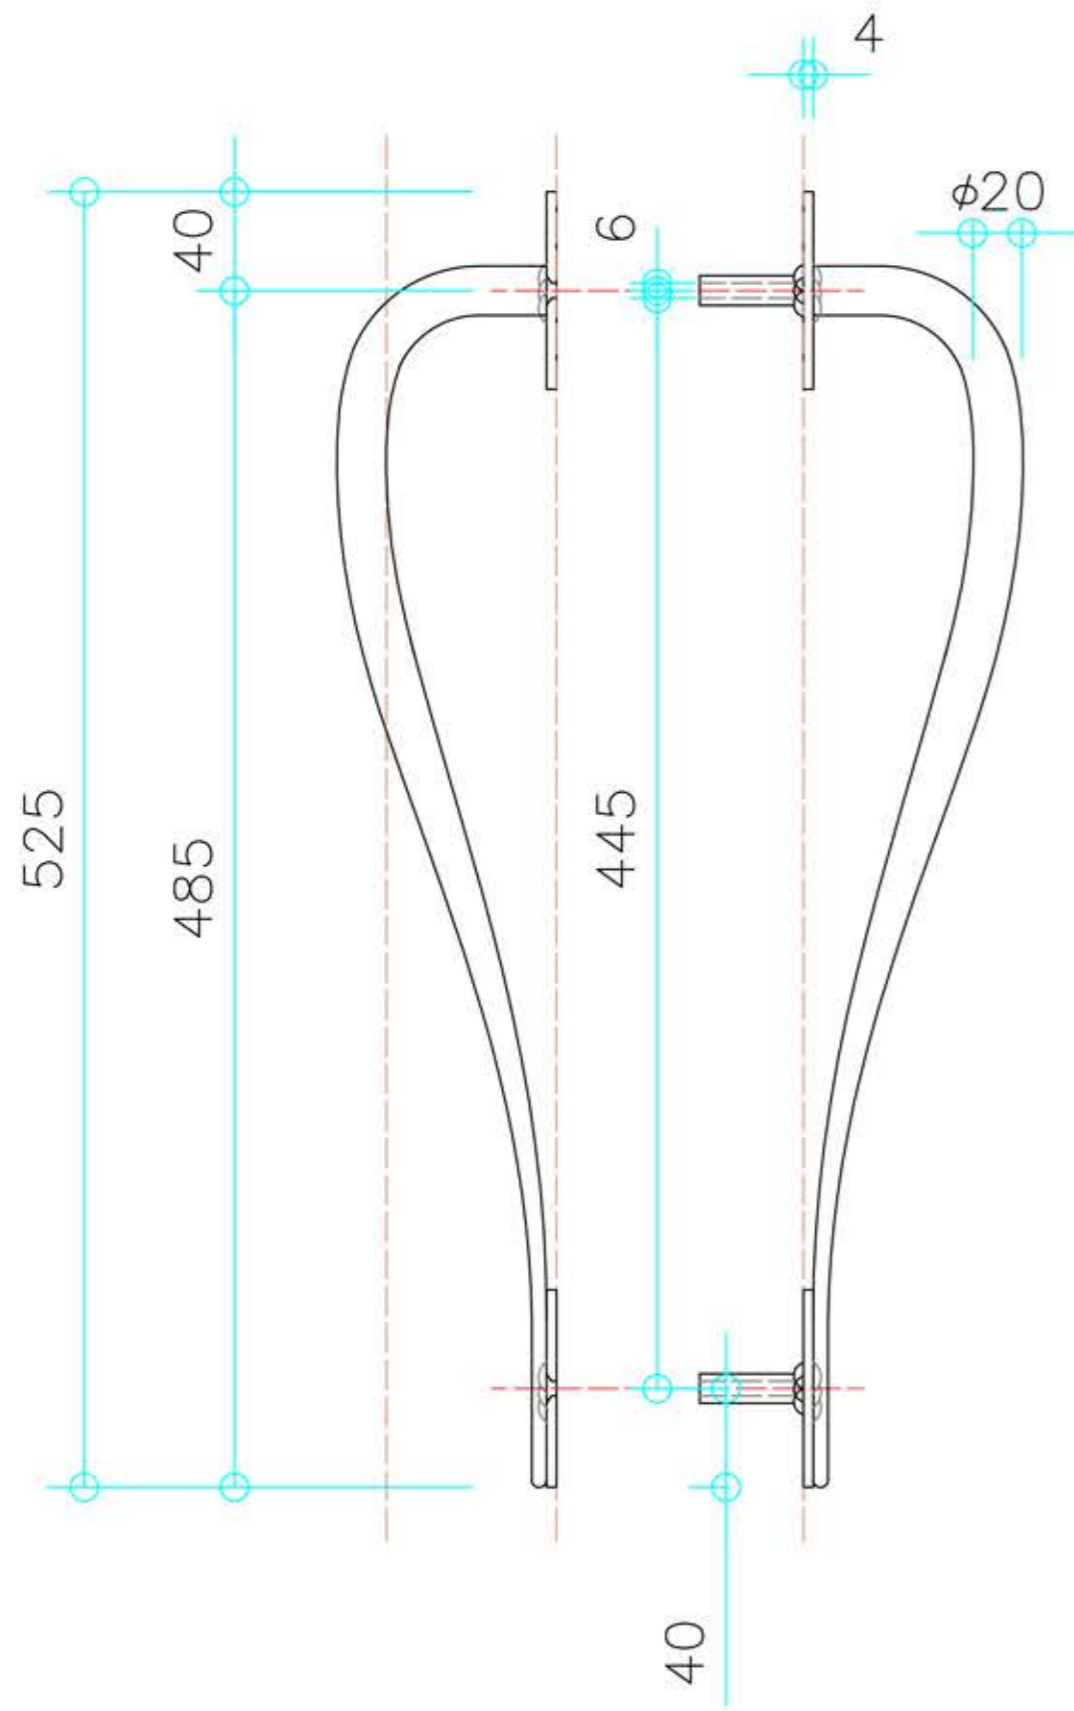

Door Handle AH2

Adoore
Iron Designs