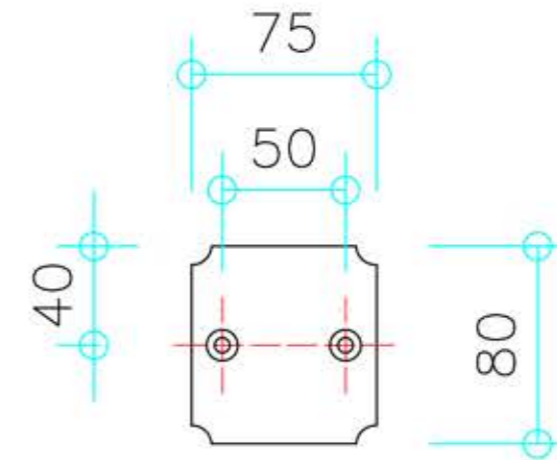

Door Handle AH2

Adoore
Iron Designs