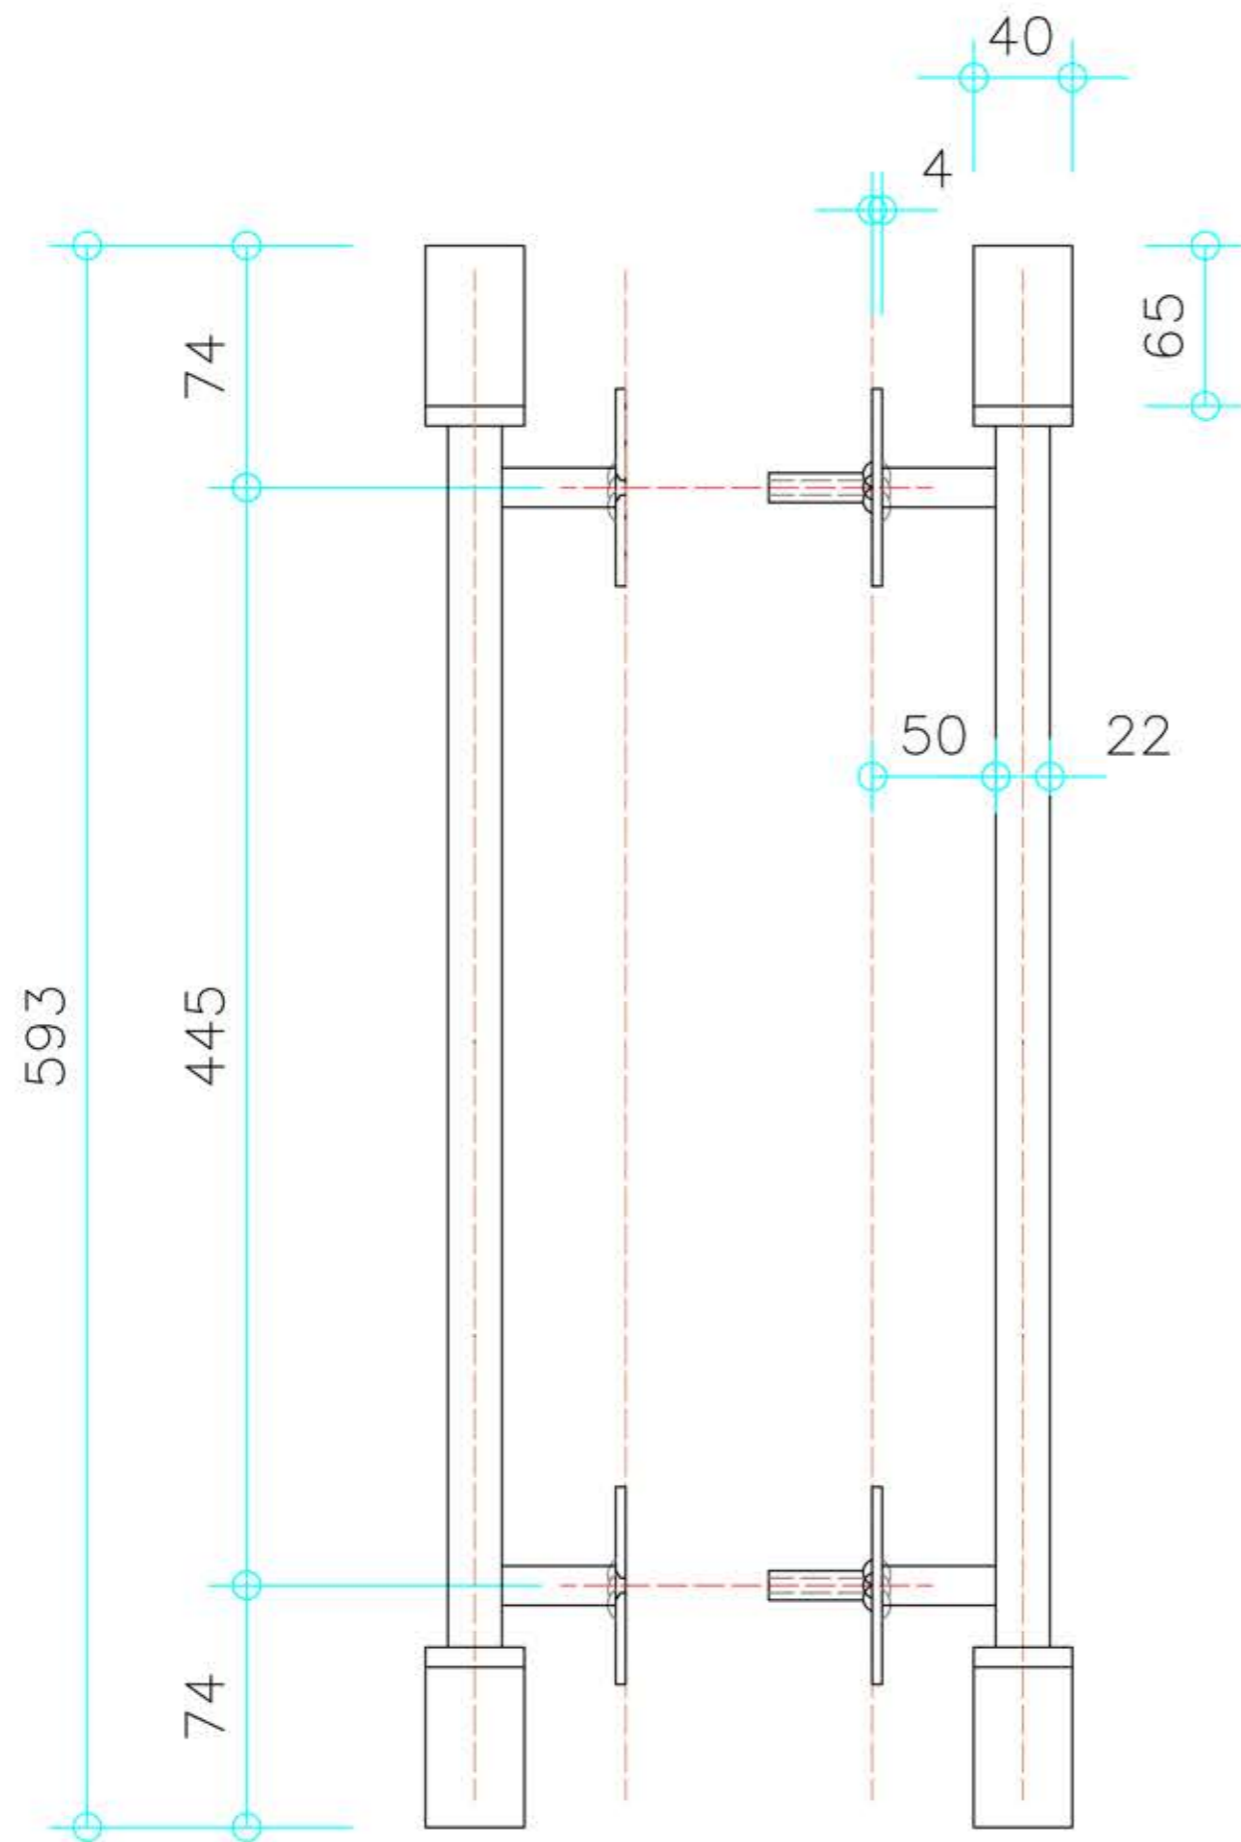

# Door Handle AH19

*Adoore*  
Iron Designs