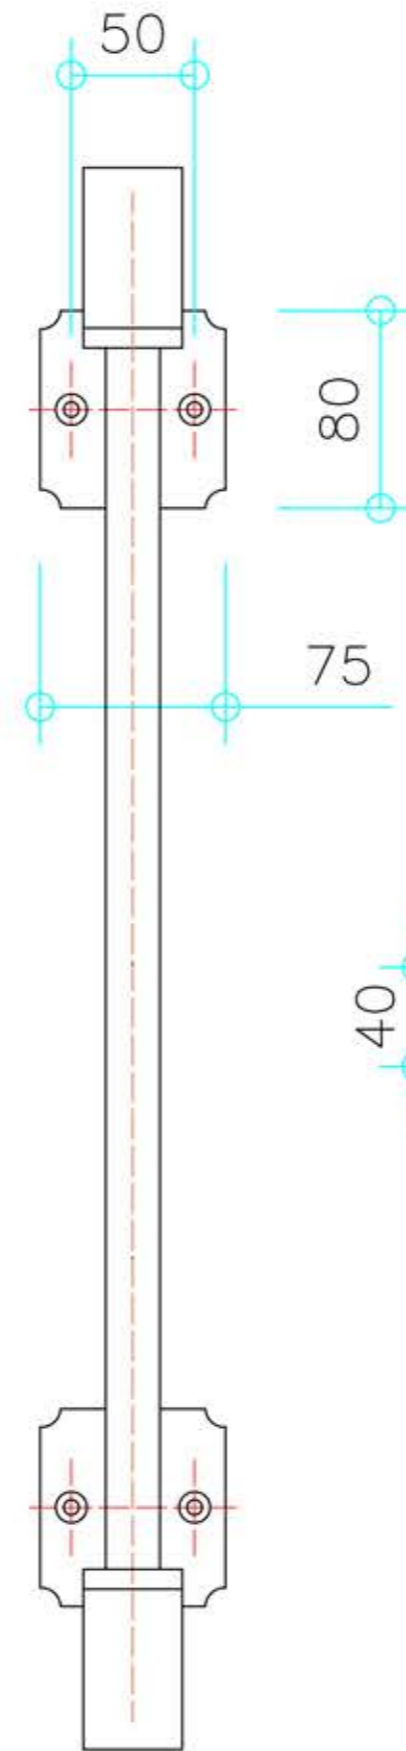

# Door Handle AH19

*Adoore*  
Iron Designs