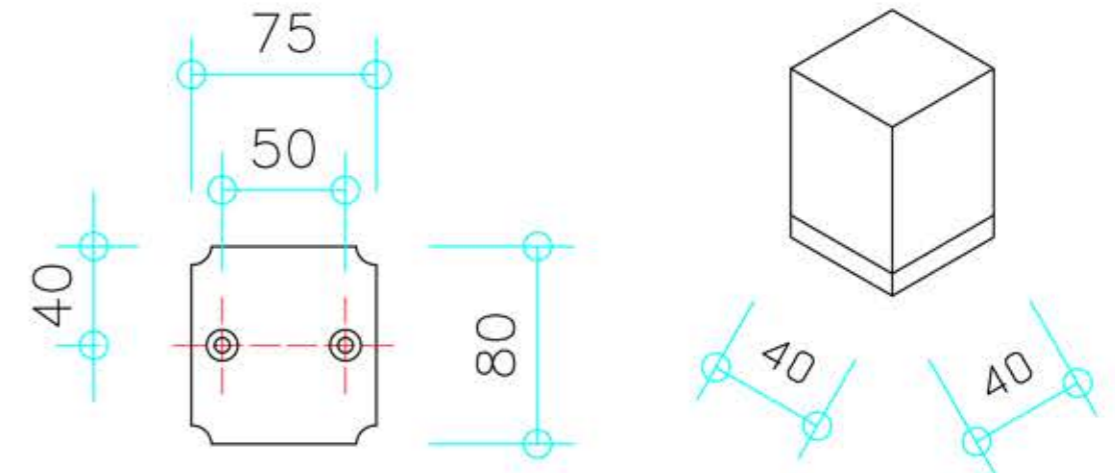

# Door Handle AH19

*Adoore*  
Iron Designs