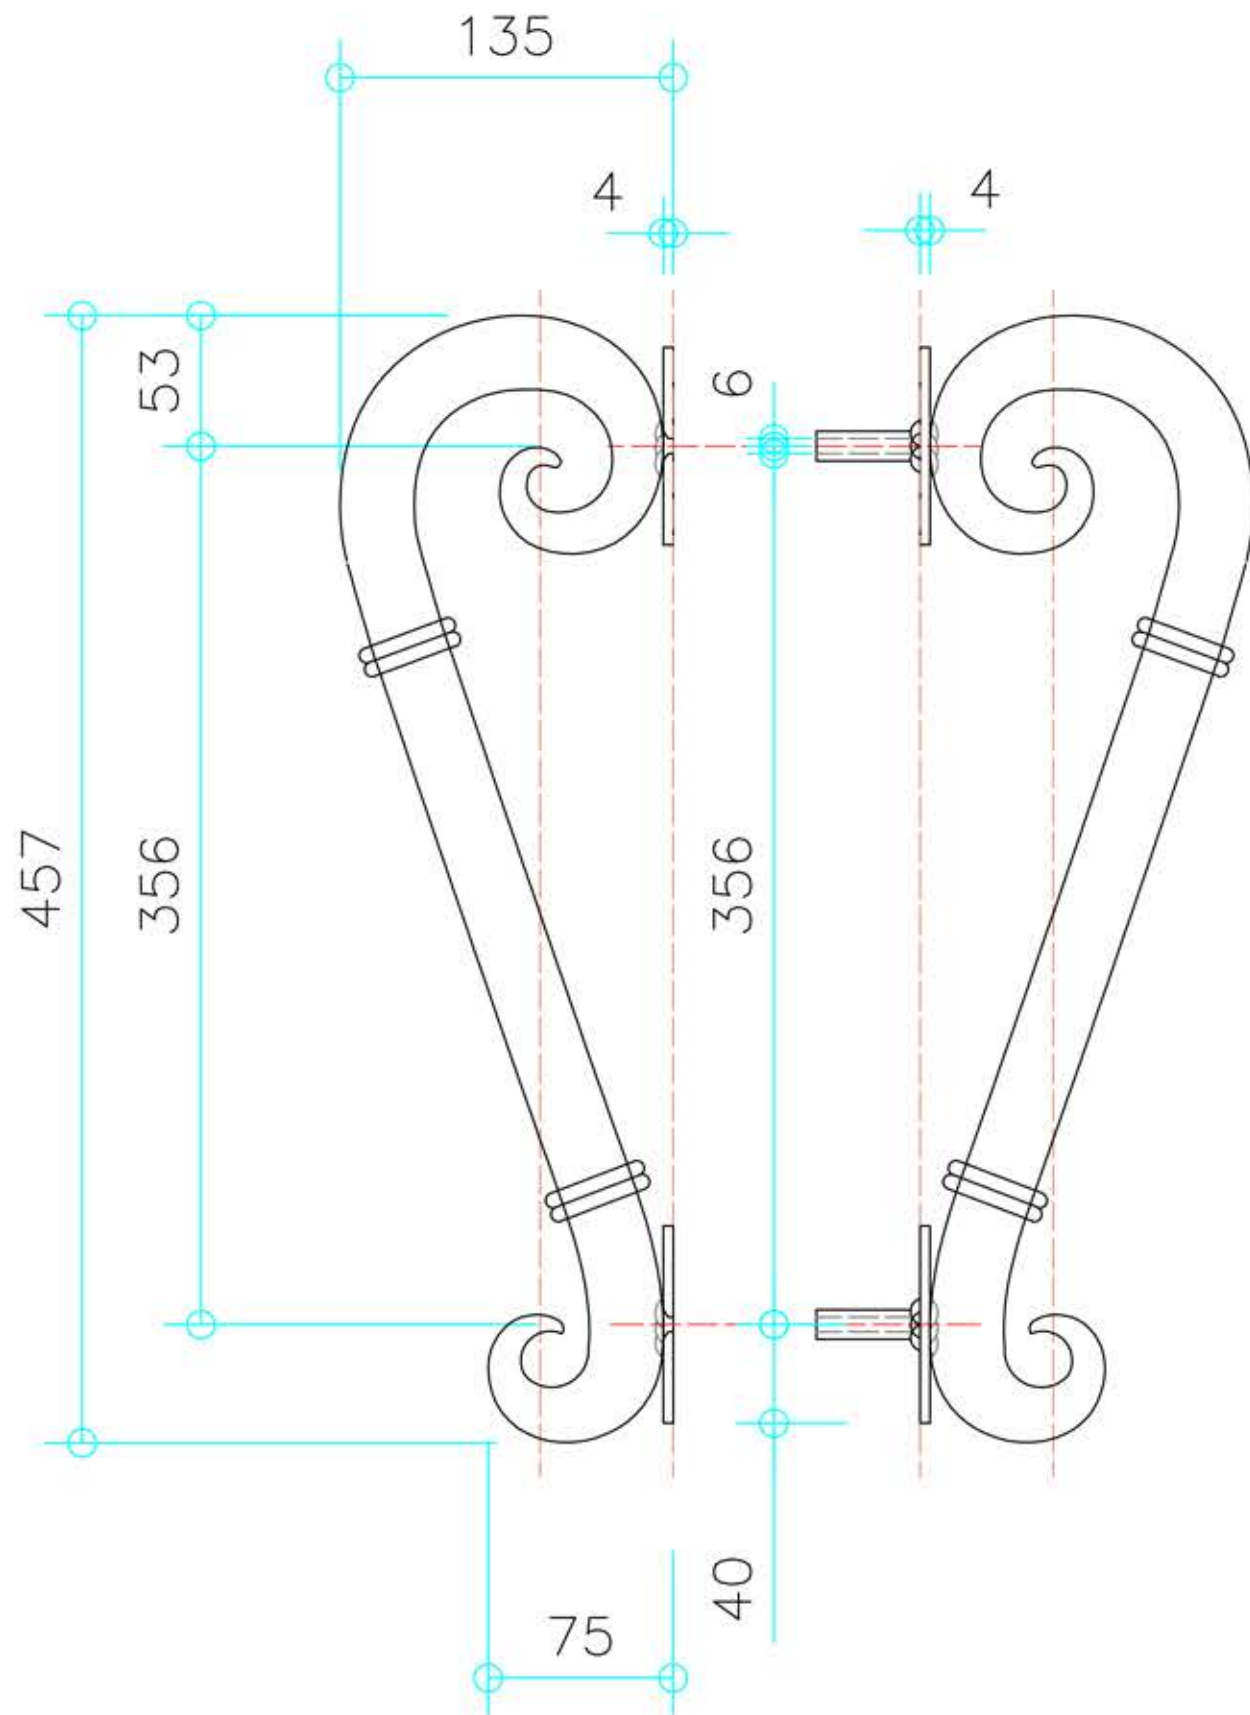

Door Handle AH15

Adoore
Iron Designs