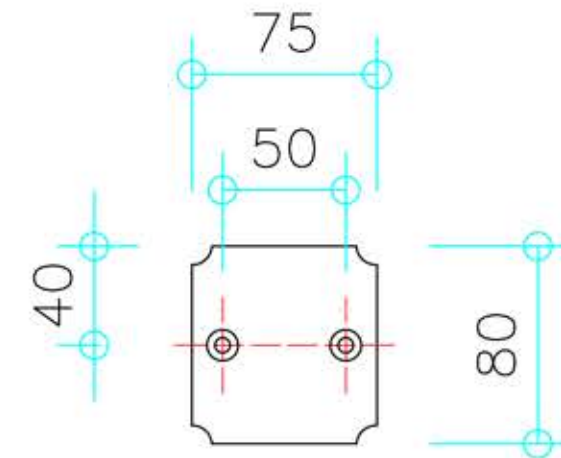

Door Handle AH15

Adoore
Iron Designs