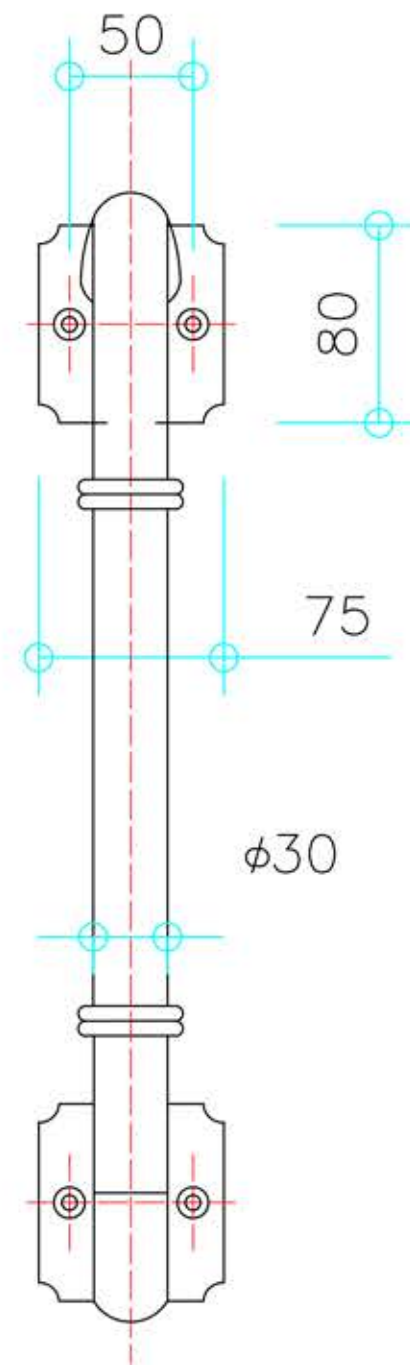

Door Handle AH15

Adoore
Iron Designs