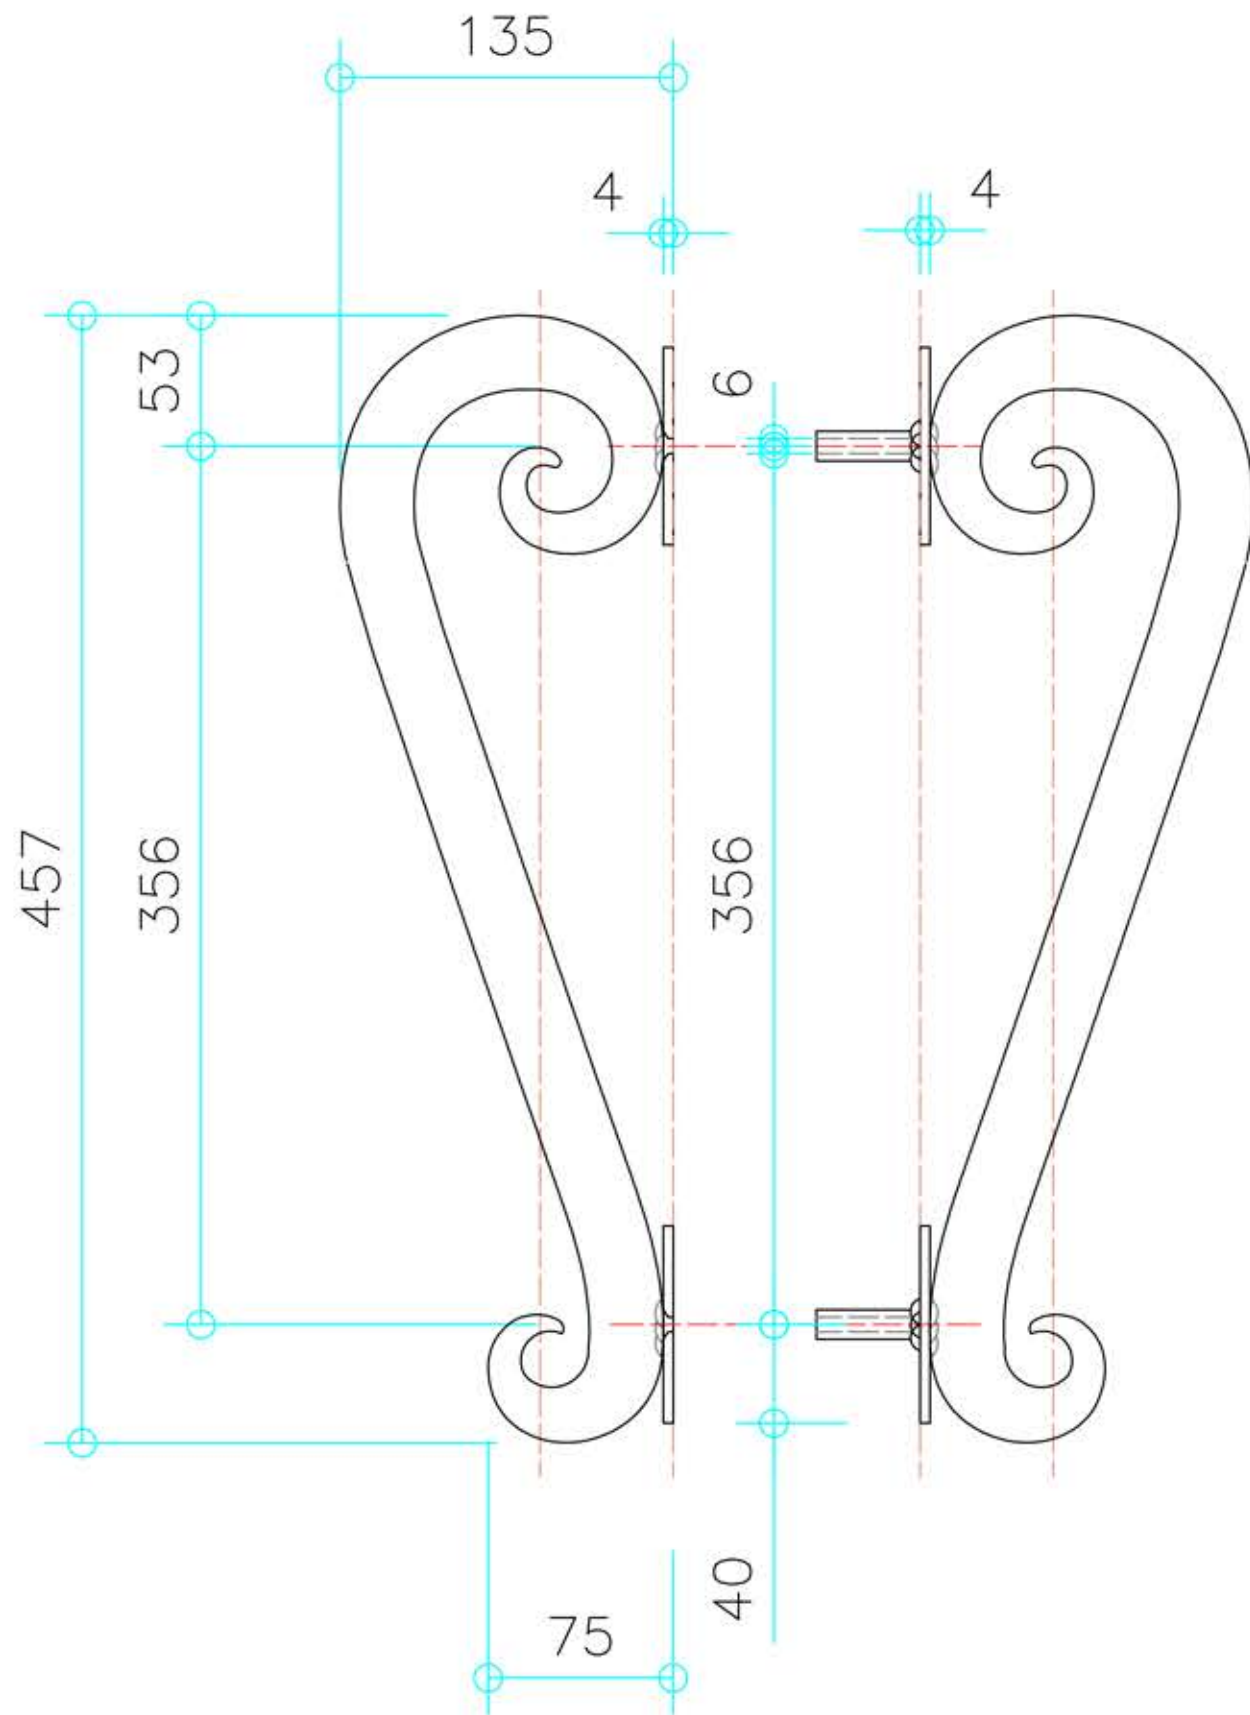

Door Handle AH20

Adovere
Iron Designs