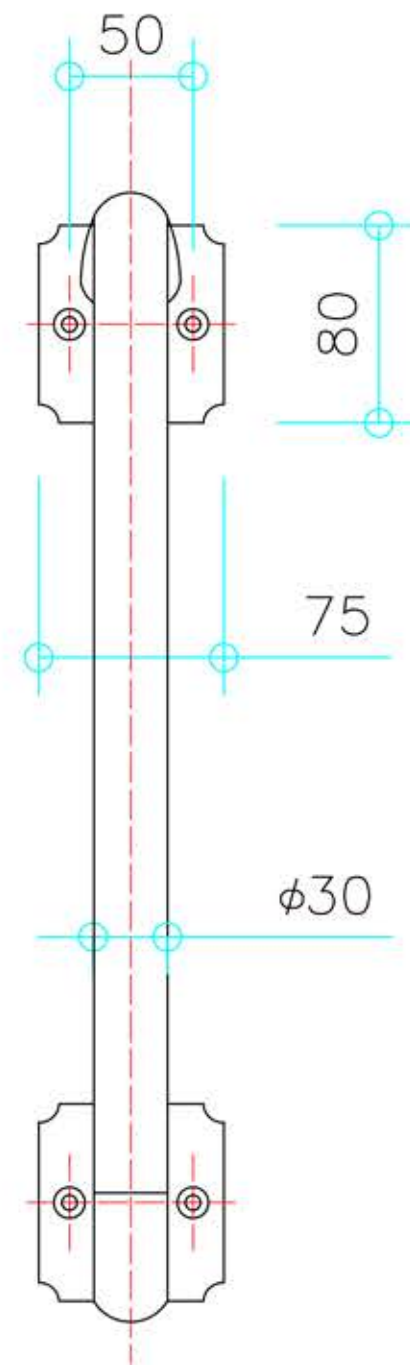

Door Handle AH20

Adovere
Iron Designs