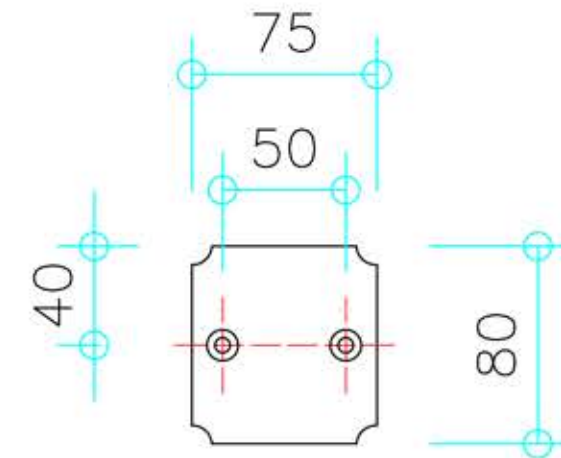

Door Handle AH20

Adovere
Iron Designs